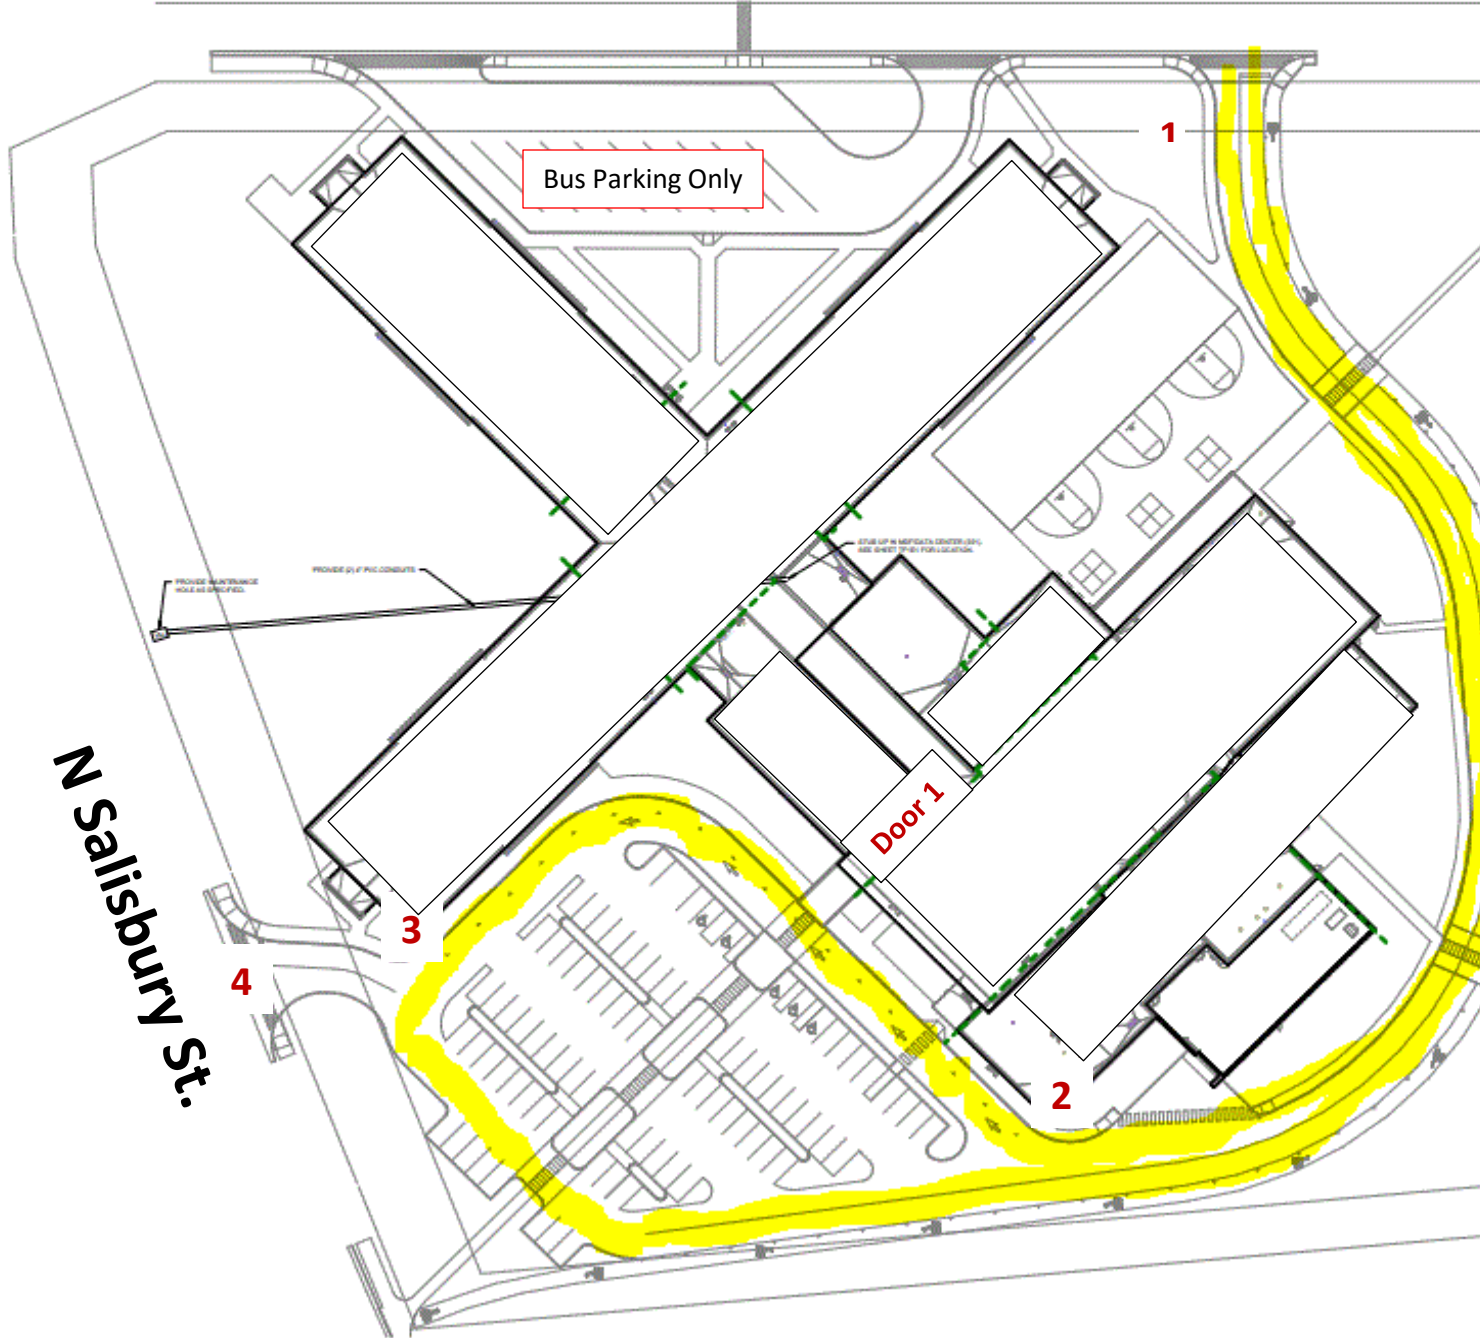

Lindberg Rd

N Salisbury St.

West Lafayette Intermediate School

Please Read Carefully

1. **Car Rider Procedures** – Pull vehicle forward as far as possible toward the front entrance. Adults please stay in your vehicle. Students should enter/exit from curbside of vehicle along any part of the sidewalk in the Car Rider Zone (signs are posted) Students enter through **door 1**. Vehicles will exit to Lindberg Road using the outside perimeter of the parking lot (indicated by yellow on diagram) **DO NOT MAKE ANY U-TURNS IN THIS LINE**
2. **Car Rider drop off Zone start**
3. **Car Rider drop off Zone end**
4. There will be **NO** entering and exiting the parking lot at the entrance/exit of Salisbury St during arrival and dismissal.
5. **ALWAYS YIELD TO BUSES AND PEDESTRIANS!**

Please Drive Safely